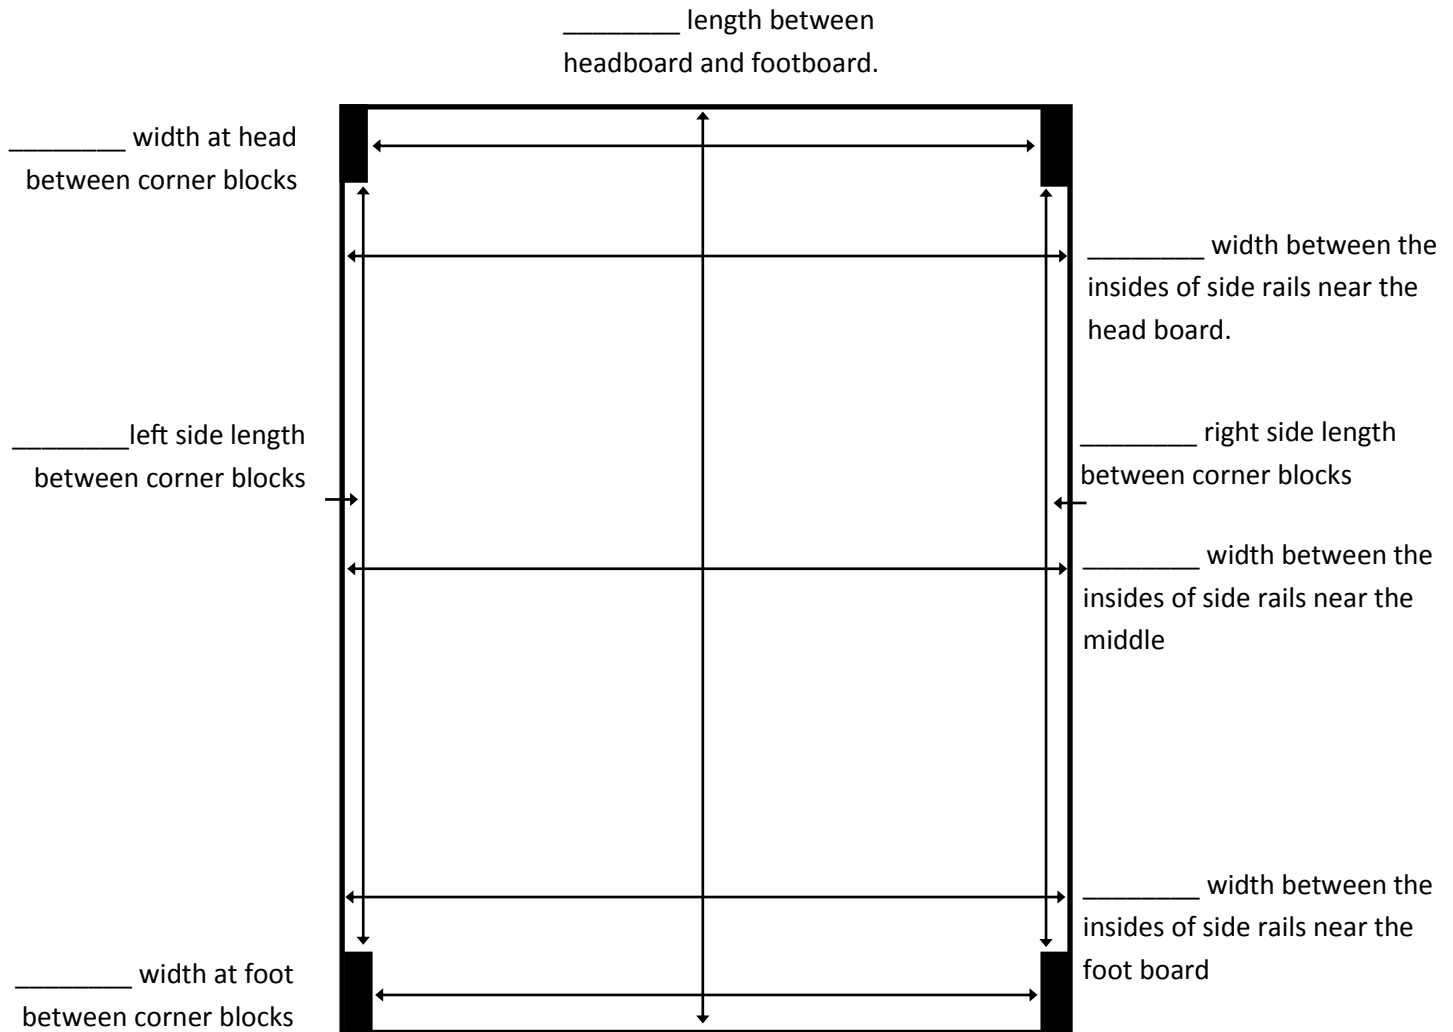

How to Measure Your Bed:

If there are any other obstacles, please draw them in and list their measurements. (ie: Headboard Posts)
List measurements in inches.

_____ Set height—from bed slat to finish height (where the mattress is not too tall to climb into, yet covers the empty space under the headboard) and is aesthetically pleasing to the design of the bed.