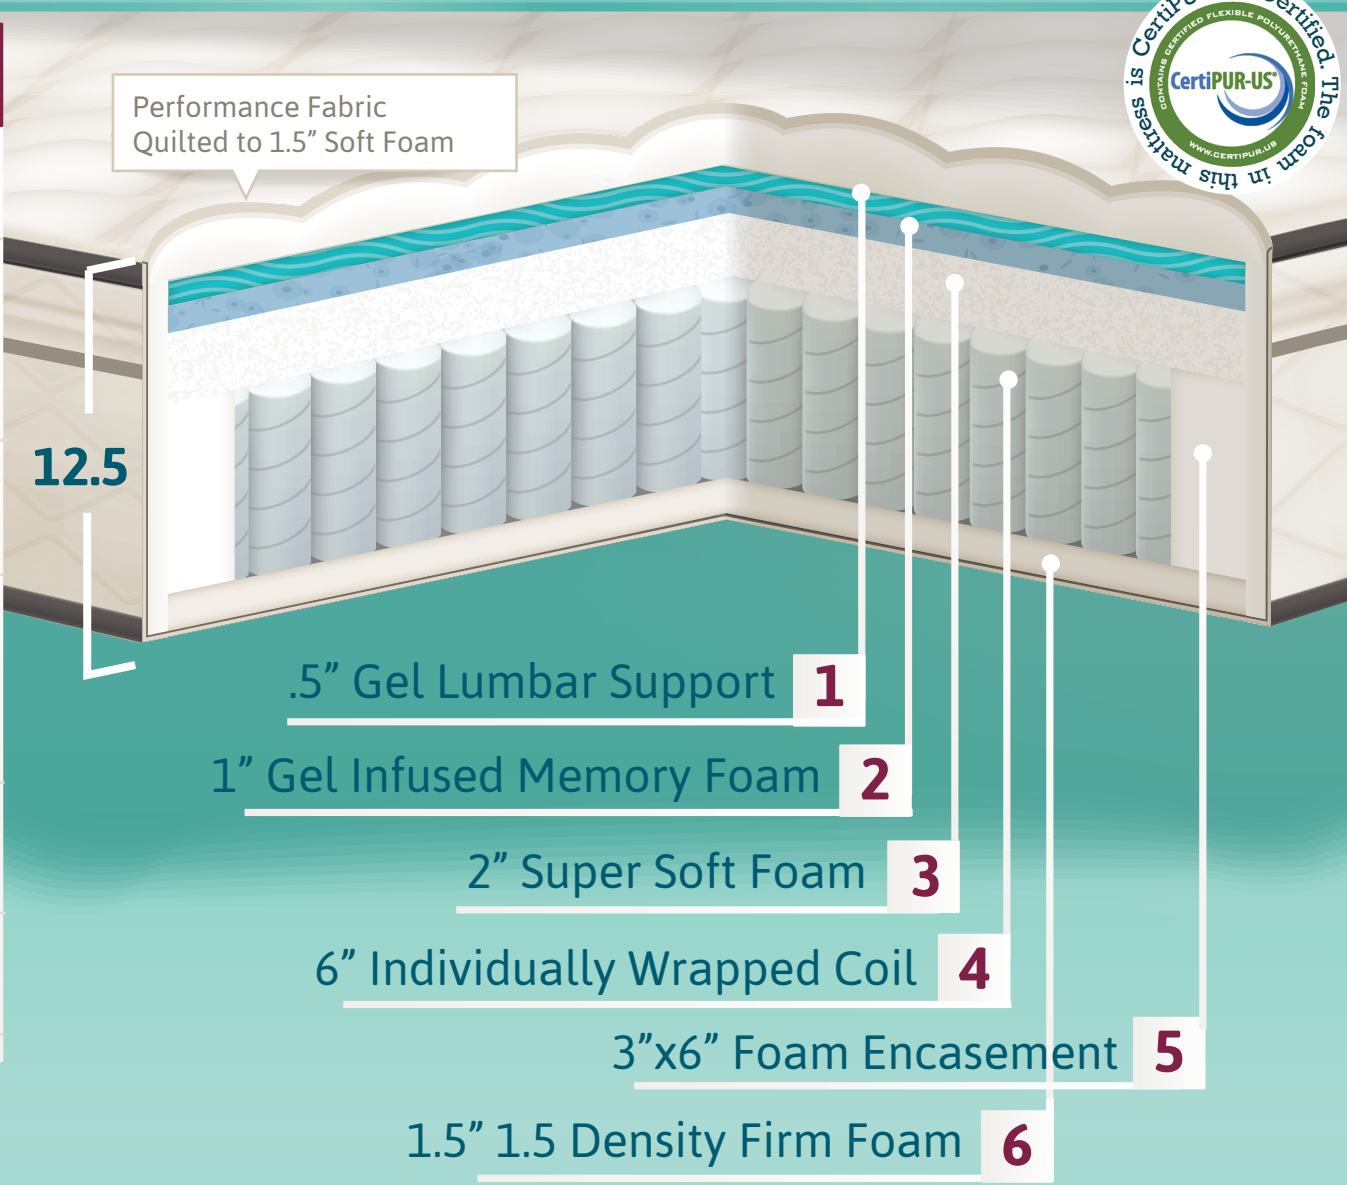

Layer Guide

- 1 Gel Lumbar Support** - Added layer strategically positioned in lumbar area.
- 2 Gel Infused Memory Foam** - Innovative approach infusing gel into memory foam producing cooler sleep experience with added support
- 3 Super Soft Foam** - 1.5 density comfort support layer.
- 4 Individually Wrapped & Zoned Coil System** offers lumbar support & non disruptive sleep. Lumbar area is 15 ga compared to 15.5 ga head & foot. The system contours to your body.
- 5 Foam Encasement** adds edge support around perimeter of mattress.
- 6 Firm Foam** - 1.5 density base support layer.

Firm Medium Soft
Firmness Guide