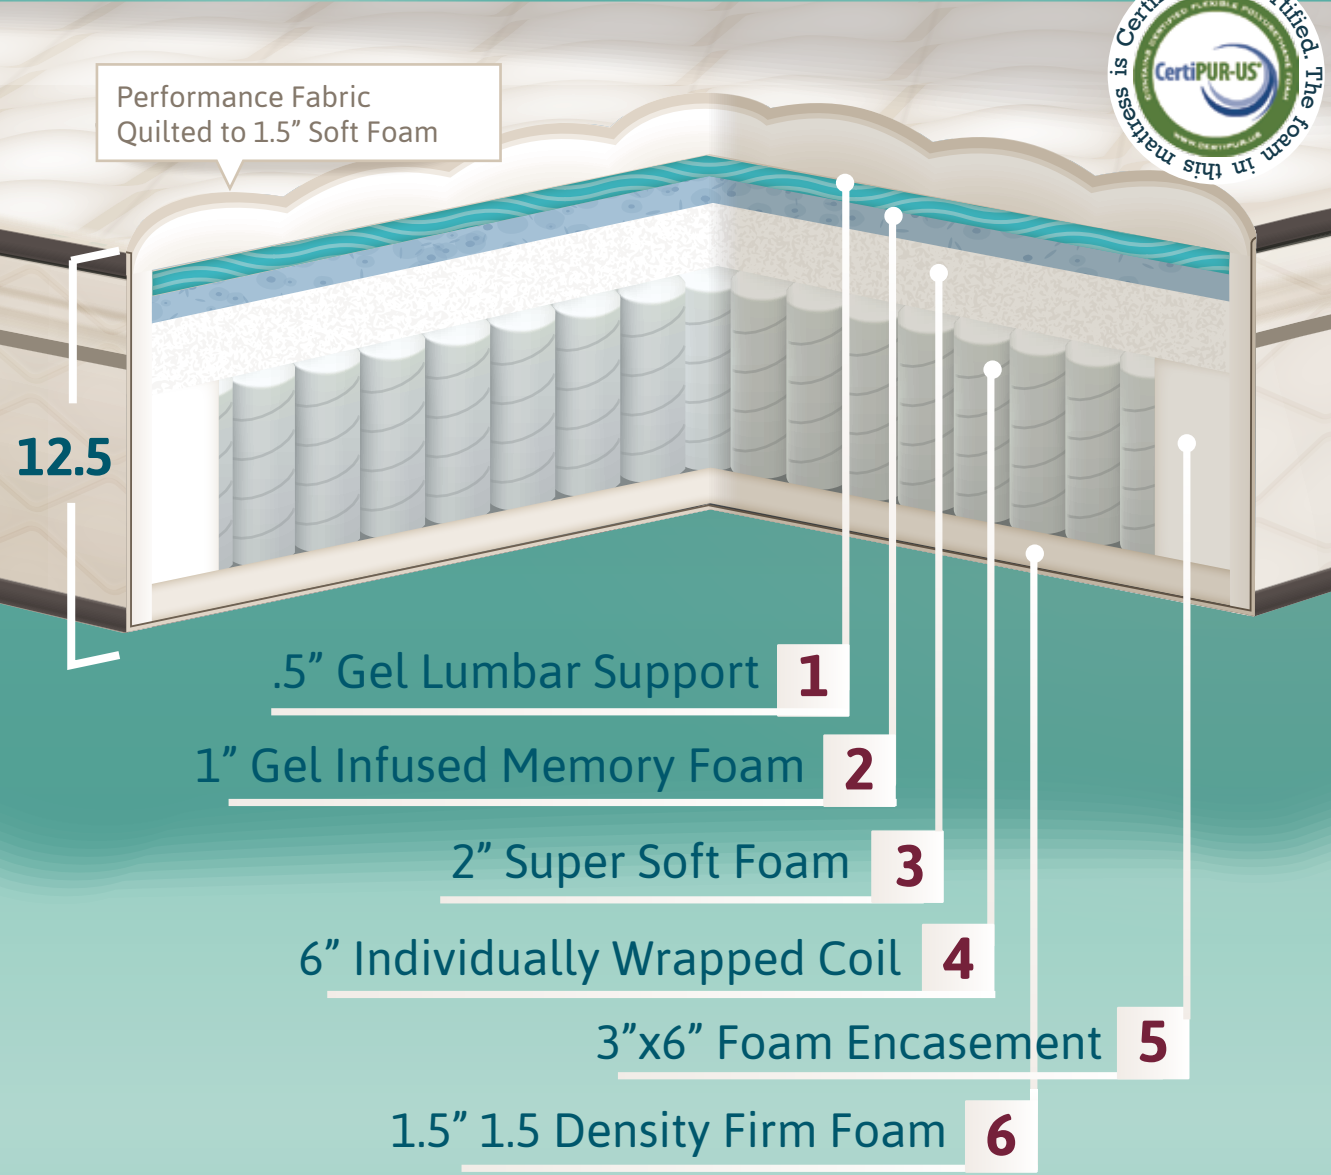

Layer Guide

- 1 Gel Lumbar Support** - Added layer strategically positioned in lumbar area.
- 2 Gel Infused Memory Foam** - Innovative approach infusing gel into memory foam producing cooler sleep experience with added support
- 3 Super Soft Foam** - 1.5 density comfort support layer.
- 4 Individually Wrapped & Zoned Coil System** offers lumbar support & non disruptive sleep. Lumbar area is 15 ga compared to 15.5 ga head & foot. The system contours to your body.
- 5 Foam Encasement** adds edge support around perimeter of mattress.
- 6 Firm Foam** - 1.5 density base support layer.

Firm **Medium** **Soft**
Firmness Guide