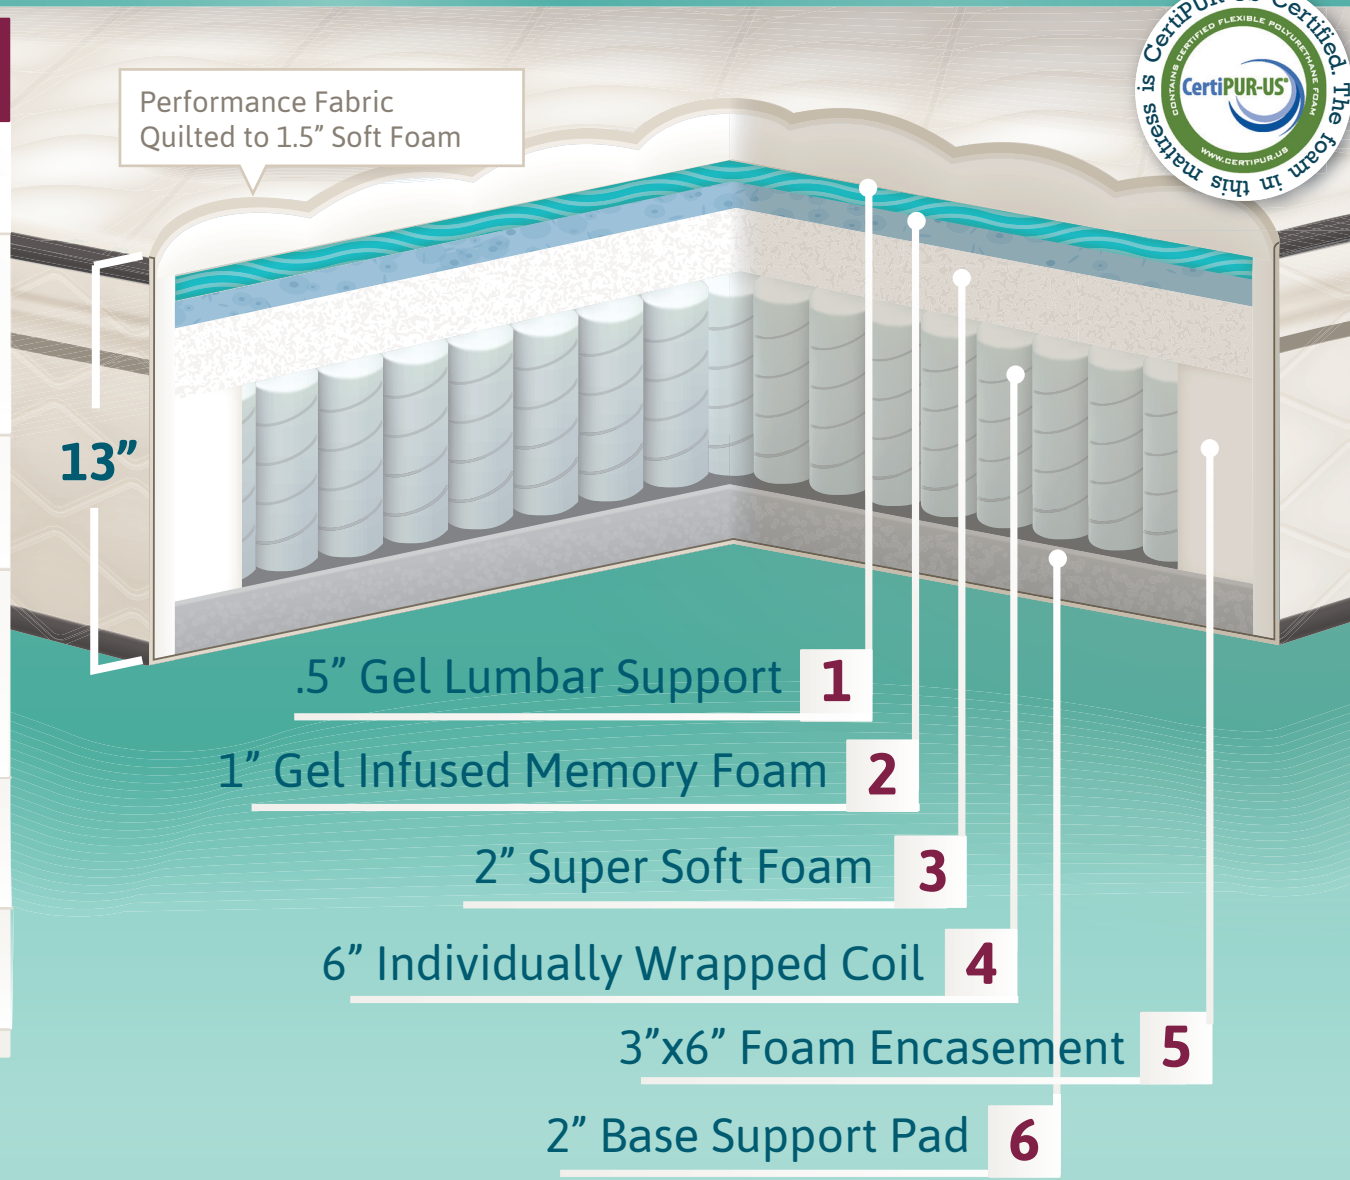

## Layer Guide

- 1 Gel Lumbar Support** - Added layer strategically positioned in lumbar area.
- 2 Gel Infused Memory Foam** - Innovative approach infusing gel into memory foam producing cooler sleep experience with added support
- 3 Super Soft Foam** - 1.5 density comfort support layer.
- 4 Individually Wrapped & Zoned Coil System** offers lumbar support & non disruptive sleep. Lumbar area is 15 ga compared to 15.5 ga head & foot. The system contours to your body.
- 5 Foam Encasement** adds edge support around perimeter of mattress.
- 6 Base Support Pad** - Densified fiber pad adds support and stability.

**Firm Medium Soft**  
Firmness Guide