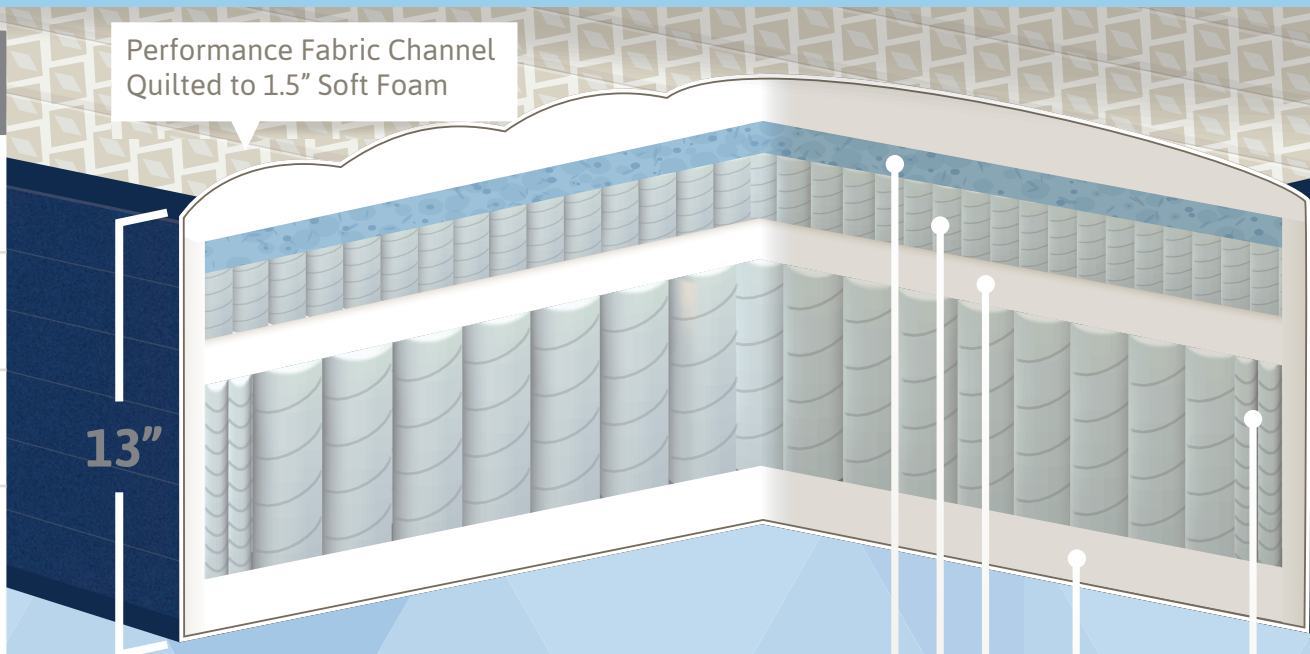

**Layer Guide**

- 1 Gel Lumbar Support** - Added layer strategically positioned in the lumbar area.
- 2 Micro Coil** - Individually wrapped 17.5 ga offers increased resiliency.
- 3 Firm Foam** - 1.5 density support layer.
- 4 8" Quantum Edge® Combi-Zone® Coil System** - 14 Ga. 5-turn pocketed coil with 17 Ga. 10-turn center zone comfort support and dual rows of 16 Ga. 10-turn edge support system.
- 5 Firm Foam** - 1.5 density support layer.

Performance Fabric Channel  
Quilted to 1.5" Soft Foam

13"

- .5" Gel Lumbar Support 1**
- 2.4" 17.5 ga. Micro Coil 2**
- .5" 1.5 Density Firm Foam 3**
- 8" Quantum Edge Combi-Zone Coil System 14/16/17 4**
- .5" 1.5 Density Firm Foam 5**