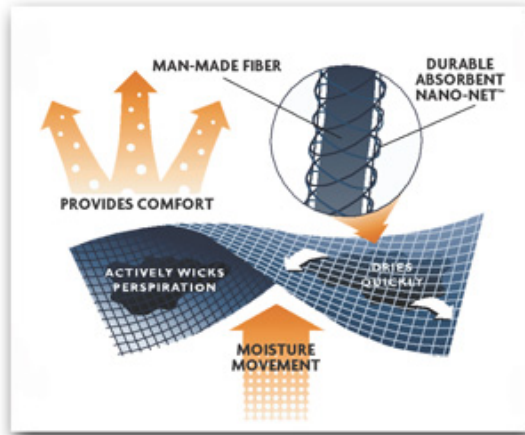

LADY AMERICANA®

**nano~pel**  
A NANO-TEX INNOVATION

**Bowles**  
MATTRESS CO.

**Stain and Liquid Resistance** NANO-PEL technology protects your mattress from stains and damage

**Durable** NANO-PEL fabric protection is permanent for the life of the mattress. It cannot be washed away or worn off

**Breathable** As NANO-PEL fabric protection is attached to the fibers and not a topical coating or a backing application, fabric remains breathable, retains its original feel and is more comfortable.

*The following stains were removed from NANO-PEL enhanced fabrics when following the recommended cleaning instructions:*

Baby food

Baby formula

Berries and fruits

Blood

Coffee

Chocolate ice cream

Chocolate milk